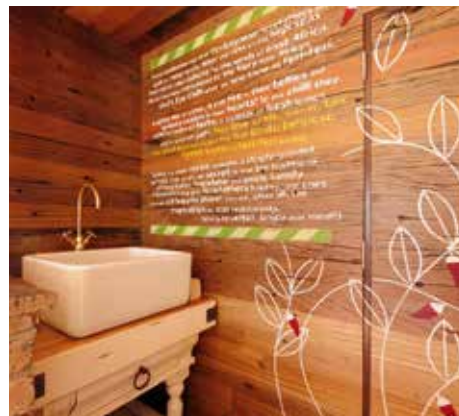

MESSMATE

MESSMATE IS A HIGHLY VERSATILE PRODUCT SUITABLE FOR A VARIETY OF COMMERCIAL AND RESIDENTIAL APPLICATIONS.

Ranging in colour from pale to light brown, this timber offers both character and resilience whilst providing an impressive addition to any project.

Ideal for commercial applications where a light and airy ambience is required. Messmate is widely used within the residential building industry across various applications including cladding, flooring and bespoke joinery items.

Recognised for its unique grain and rich patina. Messmate adorns many notable projects. With an incredible colour palette and ability to charm any space, Messmate is available to order now.