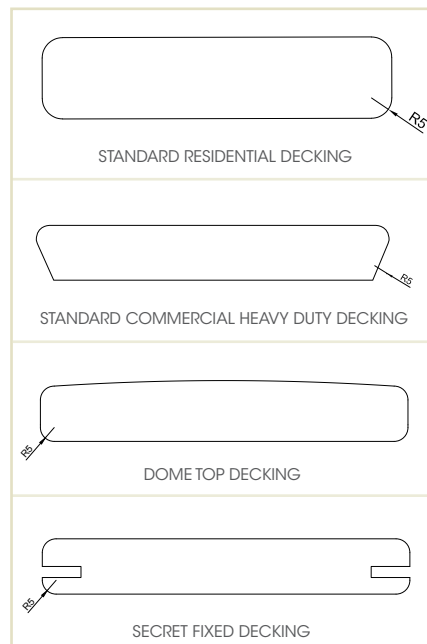

ALL PROFILES AVAILABLE IN A RANGE OF WIDTHS, SPECIES AND FINISHES

STANDARD RESIDENTIAL

66MM X 20MM

88MM X 20MM

133MM X 20MM

STANDARD COMMERCIAL HEAVY DUTY

90MM X 32MM

90MM X 42MM

135MM X 32MM

135MM X 42MM

180MM X 32MM

180MM X 42MM

140MM X 68 MM

190 MM X 68 MM

OTHER WIDTHS AND THICKNESSES AVAILABLE ON APPLICATION

FINISHES